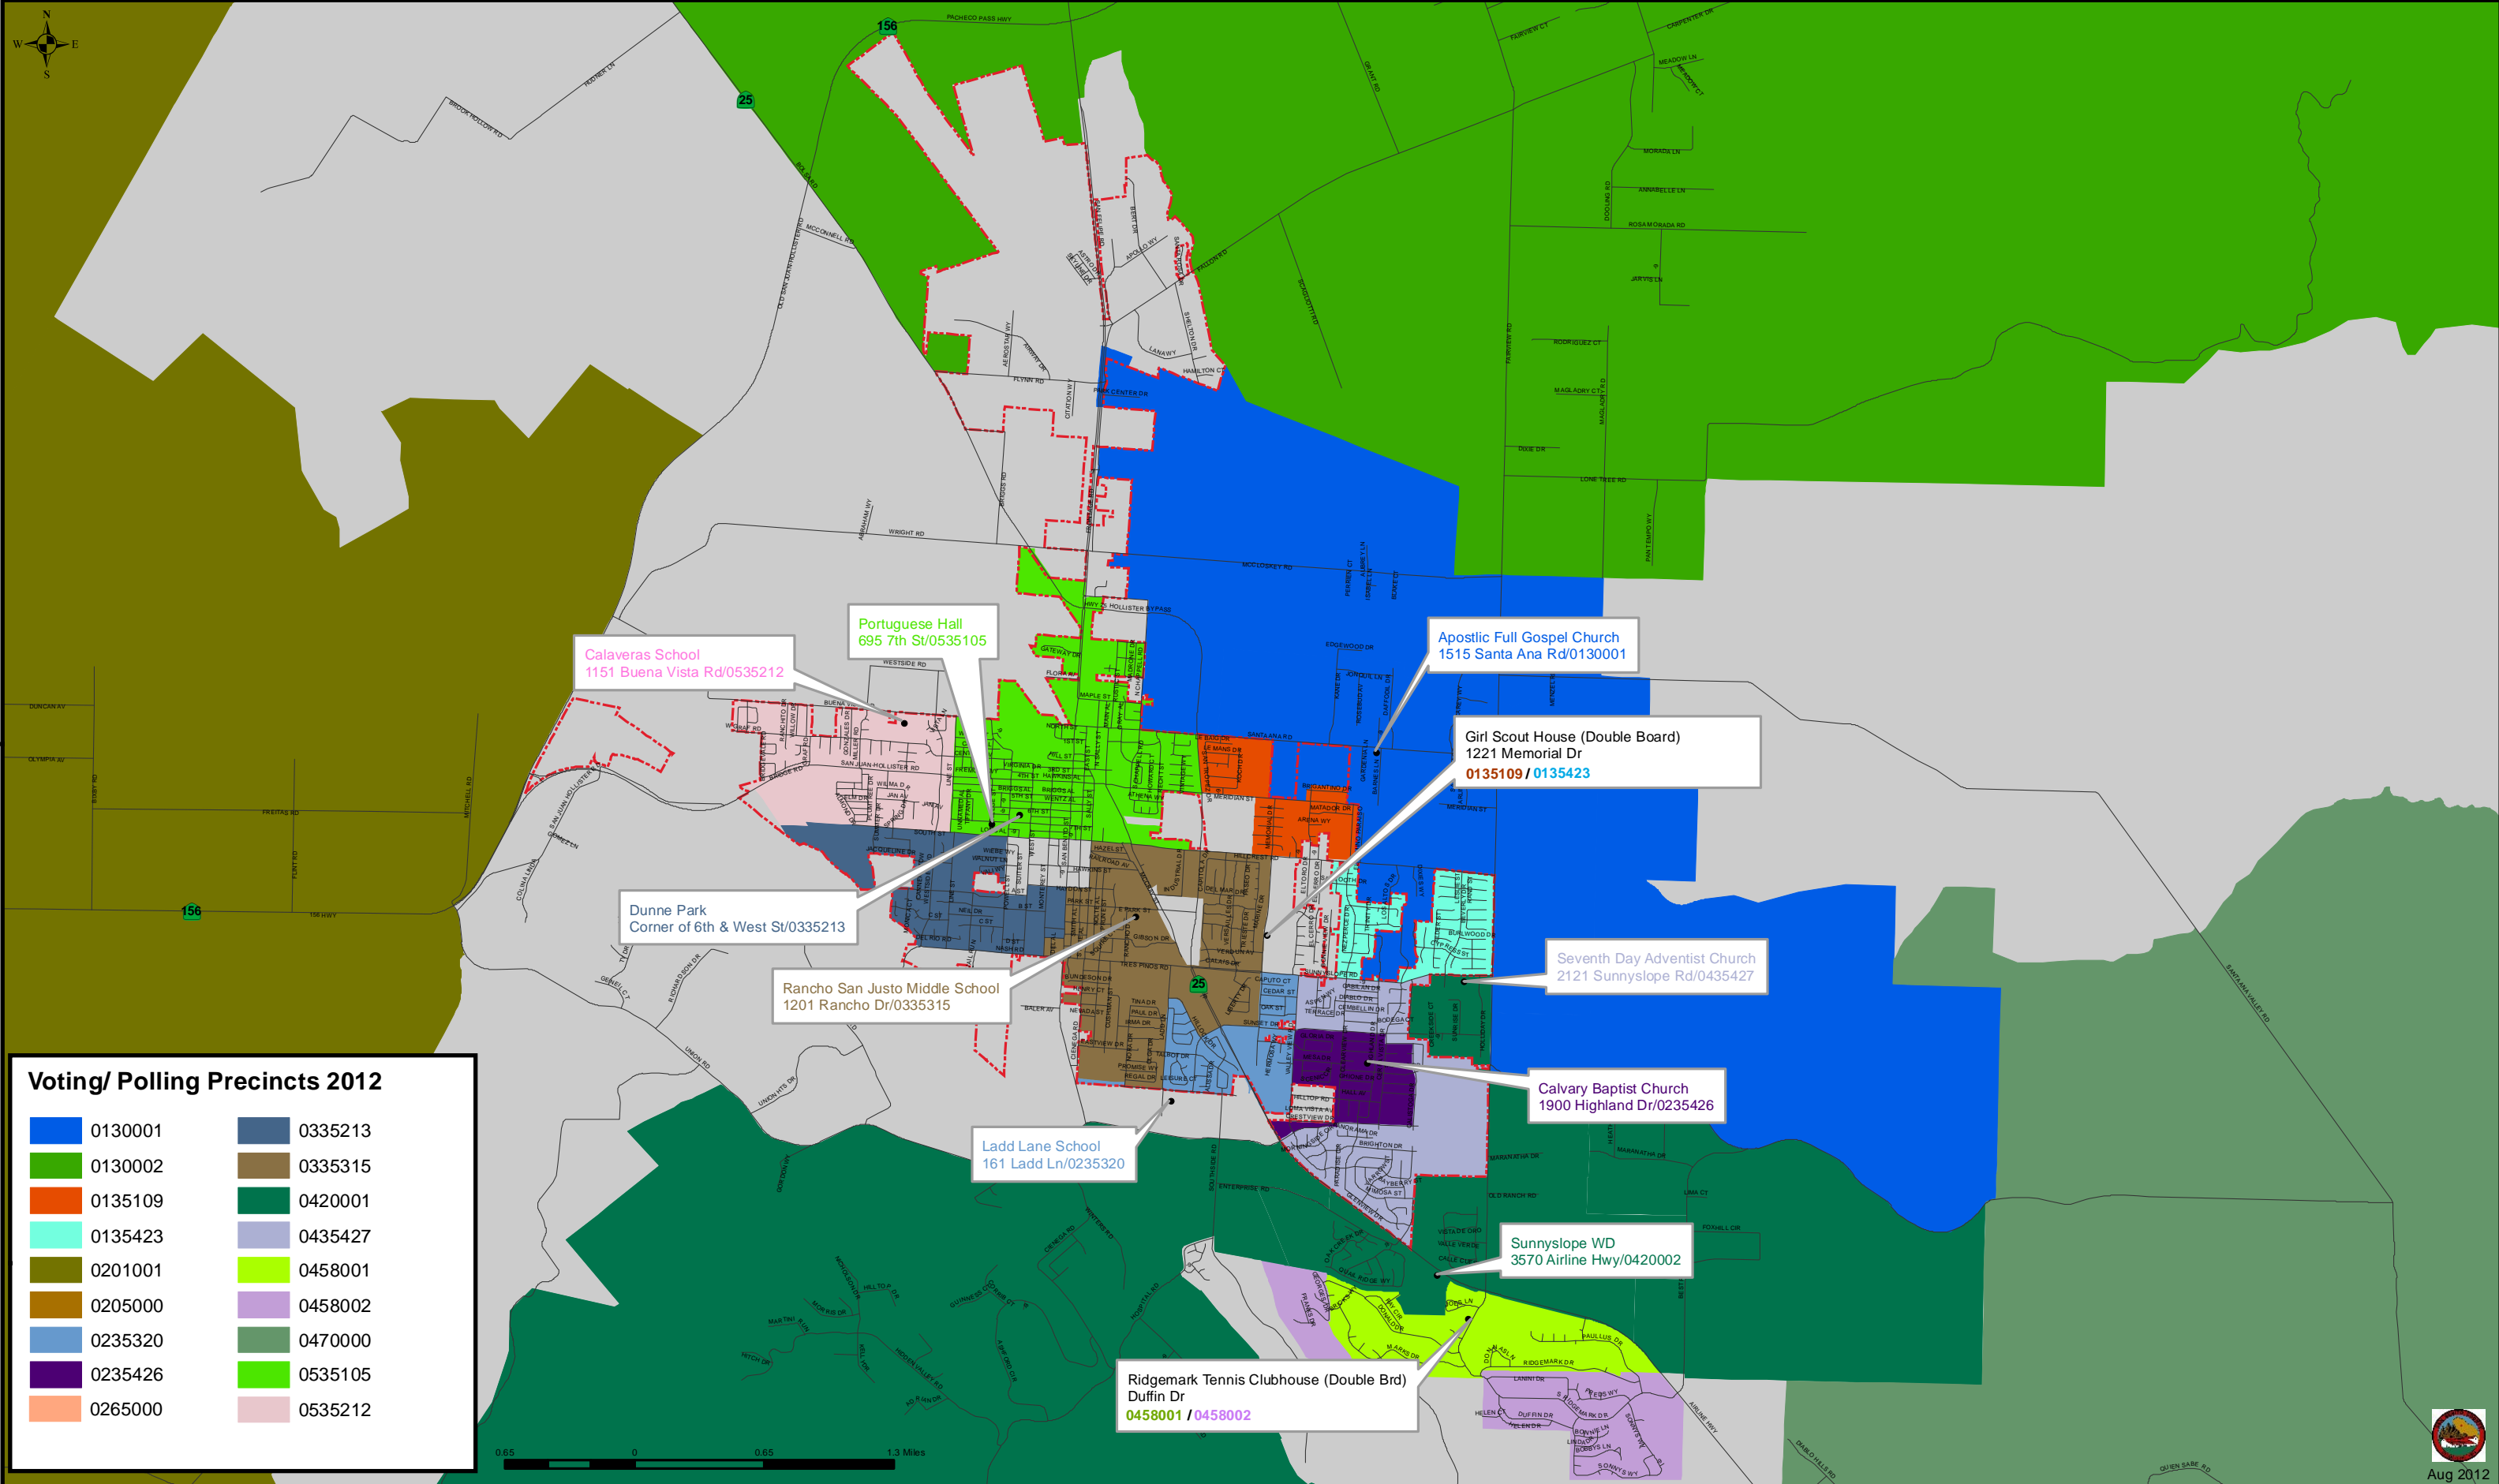

San Juan Elementary School
100 Nyland Dr/0265000

Apostolic Full Gospel Church
1515 Santa Ana Rd/0130001

VFW Hall
58 Monterey St/0201001

Dunne Park
Corner of 6th & West St/0335213

Girl Scout House (Double Brd)
1221 Memorial Dr
0458001/0458002

Rancho San Justo Middle School
1201 Rancho Dr/0335315

Seventh Day Adventist Church
2121 Sunnyslope Rd/0435427

Ladd Lane School
161 Ladd Ln/0235320

Calvary Baptist Church
1900 Highland Dr/0235426

Sunnyslope WD
3570 Airline Hwy/0420002

Ridgemark Tennis Clubhouse (Double Brd)
Duffin Dr
0458001/0458002

Immaculate Conception Church
7290 Airline Hwy/0475000

Voting/ Polling Precincts 2012

0130001	0335213
0130002	0335315
0135109	0420001
0135423	0435427
0201001	0458001
0205000	0458002
0235320	0470000
0235426	0535105
0265000	0535212